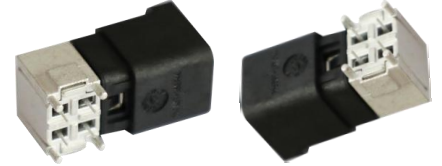

mini fakra vehicle high speed communication conn